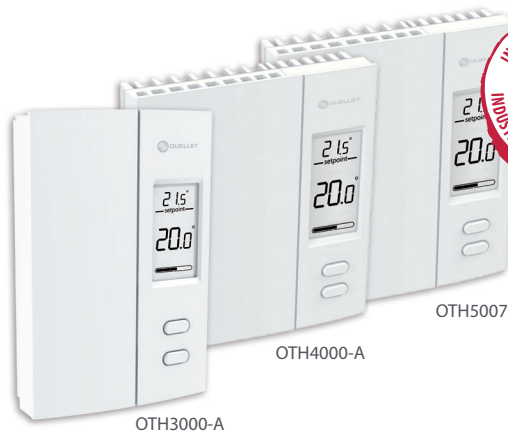

OTH3000, 4000, 5007

Non Programmable Electronic Thermostats

OTH3000P, 4000P

Programmable Electronic Thermostats

CSA-C828-13
Performance Standard
(except OTH5007)

ICES-003 Standard
Compliant
(except OTH5007)

Features

Type

- Electronic proportional pulsing line voltage thermostat.

Color

- Standard: white.

Voltage

- OTH3000-A, OTH4000-A, OTH3000P-A and OTH4000P-A: 120/208/240V, 50/60 Hz.
- OTH5007: 277/347V, 50/60 Hz.

Rating

- Maximum load:
  - OTH3000-A and OTH3000P-A: 12.5A at 120/208/240V.
  - OTH4000-A and OTH4000P-A: 16.7A at 120/208/240V.
  - OTH5007: 14.4A at 277/347V.
- Minimum load: 1.25A at 120/208/240/277/347V.

Control

- 10-minute cycle (fan-forced convector) or 15-second cycle (convector).
- Resolution: 0.5 °C (1 °F).
- Precision: ± 0.15 °C (0.27 °F) on 15-second cycle.
- Precision: ± 0.5 °C (0.1 °F) on 10-minute cycle.

Temperature range

- 5 °C (41 °F) to 30 °C (86 °F).

Display

- Digital screen with white LED backlit (except OTH5007).
- Display fan-forced heater mode and keypad lock (when activated).
- Choice of temperature display format (°C or °F) and for programmable thermostats, time format (24h or 12h).

Other feature

- Temperature setpoints recorded permanently in case of a power outage.
- Ability to set minimum and maximum setpoints.
- Night light mode for the display LED (except OTH5007).

Installation

- 2-wire thermostat, easy to install.

Application

- Baseboard heater, radiant ceiling, convactor and fan-forced convector.

Warranty

- 3-year warranty against defects.

Features OTH3000P, 4000P

Program

- Programming available for up to 4 periods a day.

Mode

- Automatic, Manual, Economy.

Other feature

- Early start of the heating period.

Models

Product #	Description	Watts	Volts
OTH3000-A	Non programmable electronic proportional pulsing line voltage thermostat	1500/2600/3000	120/208/240
OTH4000-A		2000/3465/4000	120/208/240
OTH5007		4000/5000	277/347
OTH3000P-A	Programmable electronic proportional pulsing line voltage thermostat	1500/2600/3000	120/208/240
OTH4000P-A		2000/3465/4000	120/208/240

Standard color is white.