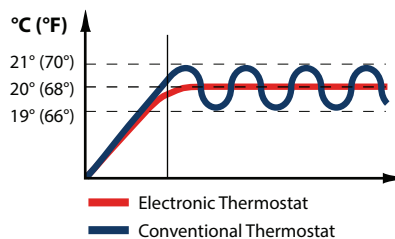

Application

- Kitchen, living room, family room, bedroom, bay window, basement.