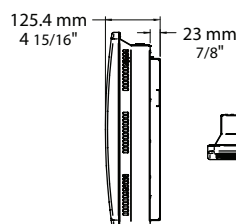

OCT Contemporary Convector

Features

Color

- Standard: white, metallic charcoal.
- Optional (upcharge applicable): almond, metallic silver, bronze, aluminum, semi-gloss black, sand.
- Custom colors available upon request.

Finish

- Standard: epoxy/polyester powder paint.

Voltage

- 240/208V, 50/60 Hz, 1-phase.

Construction

- 20-gauge steel.
- Warm air outlet that directs the air to the centre of the room.
- Bar grilles prevent insertion of foreign objects; smooth-finish paint is washable.
- High-limit temperature control with automatic reset.

Heating element

- 2 quiet aluminum monoblock elements.

Watt density

- 700W/ft. (2320W/m).

Control

- Built-in non programmable electronic thermostat (-THO models). 1

Installation

- 4 in. (102 mm) minimum clearance to floor and from an adjacent wall.
- Quick surface-mounted installation, with the included wall mounting bracket.

Warranty

- 5-year warranty against defects.
  (The warranty is valid only if the heater is controlled by a proportional pulsing electronic thermostat with a cycle of 15 seconds maximum.)

Application

- Kitchen, living room, family room, bedroom, basement.

Models

Watts	Volts	Product # Without Thermostat¹	Price	Product # Non Programmable Integrated Thermostat	Price	Length		Weight	
						in.	mm	lb	kg
500/375	240/208	OCT0500	278.00	OCT0500-THO	334.00	18	457	13	6
750/563	240/208	OCT0750	320.00	OCT0750-THO	376.00	20 3/4	527.5	15.5	7
1000/750	240/208	OCT1000	347.00	OCT1000-THO	403.00	23 9/16	598	16.7	7.6
1250/938	240/208	OCT1250	370.00	OCT1250-THO	426.00	26 5/16	668.5	18.7	8.5
1500/1125	240/208	OCT1500	392.00	OCT1500-THO	448.00	29 1/16	739	20	9.1
1750/1313	240/208	OCT1750	412.00	OCT1750-THO	468.00	31 7/8	809.5	22	10
2000/1500	240/208	OCT2000	435.00	OCT2000-THO	491.00	34 5/8	880	24	10.9