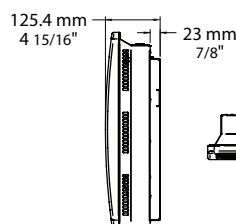

OCT Contemporary Convector

Features

Color

- Standard: white, metallic charcoal.
- Optional (upcharge applicable): almond, metallic silver, bronze, aluminum, semi-gloss black, sand.
- Custom colors available upon request.

Finish

- Standard: epoxy/polyester powder paint.

Voltage

- 240/208V, 50/60 Hz, 1-phase.

Construction

- 20-gauge steel.
- Warm air outlet that directs the air to the centre of the room.
- Bar grilles prevent insertion of foreign objects; smooth-finish paint is washable.
- High-limit temperature control with automatic reset.

Heating element

- 2 quiet aluminum monoblock elements.

Watt density

- 700W/ft. (2320W/m).

Control

- Built-in non programmable electronic thermostat (-THO models). 1

Installation

- 4 in. (102 mm) minimum clearance to floor and from an adjacent wall.
- Quick surface-mounted installation, with the included wall mounting bracket.

Warranty

- 5-year warranty against defects.
  (The warranty is valid only if the heater is controlled by a proportional pulsing electronic thermostat with a cycle of 15 seconds maximum.)

Application

- Kitchen, living room, family room, bedroom, basement.

Models

Watts	Volts	Product #		Product #		Length		Weight	
		Without Thermostat¹	Price	Non Programmable Integrated Thermostat	Price	in.	mm	lb	kg
500/375	240/208	OCT0500	286.00	OCT0500-THO	344.00	18	457	13	6
750/563	240/208	OCT0750	330.00	OCT0750-THO	388.00	20 3/4	527.5	15.5	7
1000/750	240/208	OCT1000	357.00	OCT1000-THO	415.00	23 9/16	598	16.7	7.6
1250/938	240/208	OCT1250	381.00	OCT1250-THO	439.00	26 5/16	668.5	18.7	8.5
1500/1125	240/208	OCT1500	404.00	OCT1500-THO	462.00	29 1/16	739	20	9.1
1750/1313	240/208	OCT1750	424.00	OCT1750-THO	482.00	31 7/8	809.5	22	10
2000/1500	240/208	OCT2000	448.00	OCT2000-THO	506.00	34 5/8	880	24	10.9