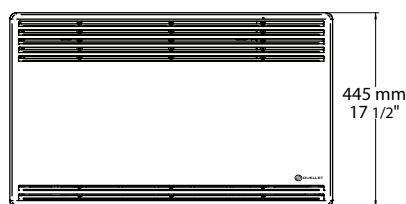

Models

Watts	Volts	Product #		Product #		Length		Weight	
		Without Thermostat¹	Price	Non Programmable Integrated Thermostat	Price	in.	mm	lb	kg
500/375	240/208	OCT0500	286.00	OCT0500-THO	344.00	18	457	13	6
750/563	240/208	OCT0750	330.00	OCT0750-THO	388.00	20 3/4	527.5	15.5	7
1000/750	240/208	OCT1000	357.00	OCT1000-THO	415.00	23 9/16	598	16.7	7.6
1250/938	240/208	OCT1250	381.00	OCT1250-THO	439.00	26 5/16	668.5	18.7	8.5
1500/1125	240/208	OCT1500	404.00	OCT1500-THO	462.00	29 1/16	739	20	9.1
1750/1313	240/208	OCT1750	424.00	OCT1750-THO	482.00	31 7/8	809.5	22	10
2000/1500	240/208	OCT2000	448.00	OCT2000-THO	506.00	34 5/8	880	24	10.9

¹ The OCT warranty is valid only if the heater is controlled by a proportional electronic pulsing line thermostat with a cycle of 15 seconds maximum. Add "BL" for white, "CM" for metallic charcoal. Upcharge available for optional colors shown in the color chart section.

Front View