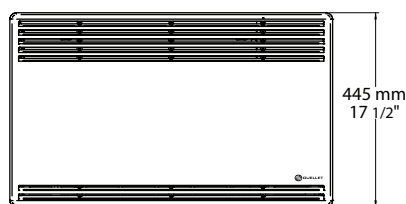

Models

Watts	Volts	Product # Without Thermostat¹	Price	Product # Non Programmable Integrated Thermostat	Price	Length		Weight	
						in.	mm	lb	kg
500/375	240/208	OCT0500	278.00	OCT0500-THO	334.00	18	457	13	6
750/563	240/208	OCT0750	320.00	OCT0750-THO	376.00	20 3/4	527.5	15.5	7
1000/750	240/208	OCT1000	347.00	OCT1000-THO	403.00	23 9/16	598	16.7	7.6
1250/938	240/208	OCT1250	370.00	OCT1250-THO	426.00	26 5/16	668.5	18.7	8.5
1500/1125	240/208	OCT1500	392.00	OCT1500-THO	448.00	29 1/16	739	20	9.1
1750/1313	240/208	OCT1750	412.00	OCT1750-THO	468.00	31 7/8	809.5	22	10
2000/1500	240/208	OCT2000	435.00	OCT2000-THO	491.00	34 5/8	880	24	10.9

¹ The OCT warranty is valid only if the heater is controlled by a proportional electronic pulsing line thermostat with a cycle of 15 seconds maximum. Add "BL" for white, "CM" for metallic charcoal. Upcharge available for optional colors shown in the color chart section.

Front View