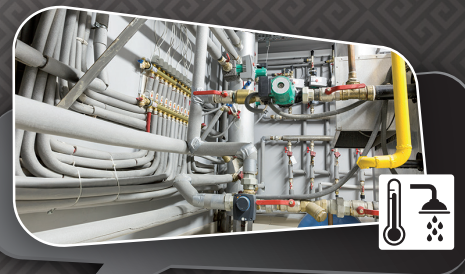

3 to 20 W/ft.

Available in BOT

OSR-PI Series

120V Preassembled Self-Regulating Heating Cable

8 W/ft.

Available in AO

Roof and gutter de-icing system.

Pipe tracing for freeze protection and temperature maintenance.

Hot water temperature maintenance systems.

Industrial.