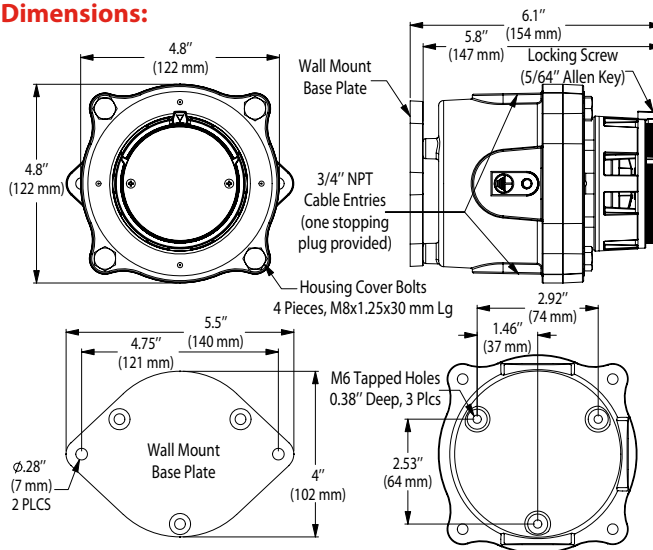

Specifications: (SPDT for heating or cooling applications)

- Temperature adjustment range: 5°C to 25°C (40°F to 80°F)
- Temperature differential: +/- 1°C (1.8°F) from set point
- Operating limits: -50°C (58°F) ≤ T amb ≤ +40°C (104°F)
- Storage limits: -50°C to +60°C (-58°F to +140°F)
- Switching: Snap acting
- Field wiring openings: Two 3/4" NPT (includes one 3/4" plug)
- Ingress protection: IP66/Type 4
- Net weight: 1.5 Kg (3.3 Lbs)
- Ship weight: 1.6 Kg (3.5 Lbs)
- Shipping dimensions: 12.7 cm x 12.7 cm x 15.2 cm (5" x 5" x 6")

Dial locking screw

Electrical rating: (voltage-free contacts)

22 Amps Res., 480VAC Max., 50/60Hz; 1/2HP @ 125VAC; 1HP @ 250VAC
Pilot Duty: 490VA @ 125VAC, 800VA @ 250VAC

Model: BTX1-N-B

Wiring Diagram:

Physical Dimensions: