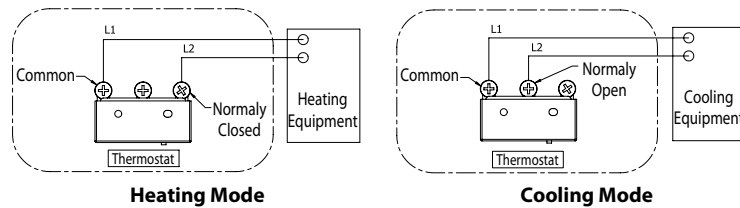

Typical Applications:

Heaters, exhaust fans & air conditioners.

Protection Method:

- Flameproof: CSA 22.2 No. 30
  UL 1203
- Dust ignition proof: CSA 22.2 No. 25
  UL 1203
- Ingress protection: IEC 60529
  CSA 22.2 No. 94
  UL 50

The OUE-BTX1 is available as a built-in option on all sizes of Ouellet OPXA explosion-proof air heaters. Field retrofit kits are available to convert OPXA with a OUE-BTX1 built-in thermostat into a heater with a wall mount thermostat configuration.

Specifications: (SPDT for heating or cooling applications)

- Temperature adjustment range: 5°C to 25°C (40°F to 80°F)
- Temperature differential: +/- 1°C (1.8°F) from set point
- Operating limits: -50°C (58°F) ≤ T amb ≤ +40°C (104°F)
- Storage limits: -50°C to +60°C (-58°F to +140°F)
- Switching: Snap acting
- Field wiring openings: Two 3/4" NPT (includes one 3/4" plug)
- Ingress protection: IP66/Type 4
- Net weight: 1.5 Kg (3.3 Lbs)
- Ship weight: 1.6 Kg (3.5 Lbs)
- Shipping dimensions: 12.7 cm x 12.7 cm x 15.2 cm (5" x 5" x 6")

Electrical rating: (voltage-free contacts)

22 Amps Res., 480VAC Max., 50/60Hz; 1/2HP @ 125VAC; 1HP @ 250VAC
Pilot Duty: 490VA @ 125VAC, 800VA @ 250VAC

Model: BTX1-N-B

Wiring Diagram: