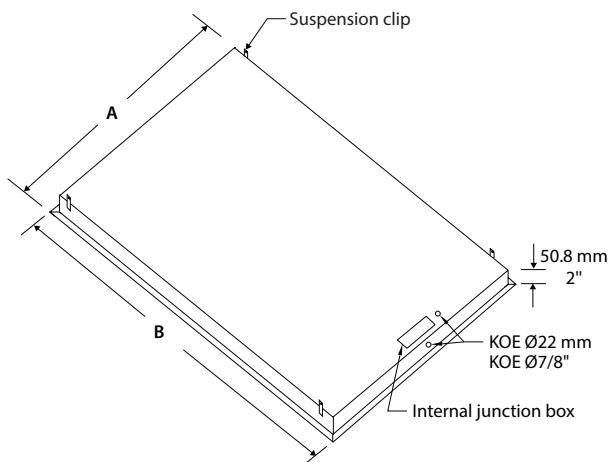

Application

- Commercial building, office building, hospital, school, daycare, private residence.

	AS2424		AS2448		AS1448		AS1460	
	mm	in.	mm	in.	mm	in.	mm	in.
A	603.25	23 3/4	603.25	23 3/4	349.25	13 3/4	349.25	13 3/4
B	603.25	23 3/4	1212.85	47 3/4	1212.85	47 3/4	1517.65	59 3/4