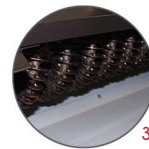

Features

Color

- Standard: white, almond, metallic silver, bronze, metallic charcoal, aluminum, semi-gloss black, sand.
- Custom colors available upon request.

Finish

- Standard: epoxy/polyester powder paint.
- Optional: anodized aluminum.

Voltage

- 120V, 208V, 240/208V, 277V, 347V, 480V, 600V, 1 or 3-phase.

Construction

- Extruded aluminum front grille, 1/8 in. (3.2 mm) thick. **1**
- Bottom air outlet.
- High-limit temperature control with automatic reset.

Fan

- Closed, factory-lubricated motor.
- 160 cfm fan (single unit: 55 dBA); 2 X 160 cfm fan (double unit: 58 dBA), 3 X 160 cfm fan (triple unit: 61 dBA). **2**
- Fan delay purges heater of residual heat.

Heating element

- Durable tubular heating element with fins. **3**

Control

- Built-in tamperproof thermostat included. **4**
- 24V relay, with or without transformer available.

Note: Thermostat is not included in heater with factory installed relay. Any remote thermostat or relay must be connected to the heater control terminal block.

Installation

- Minimum clearance from the floor and adjacent walls: 10 in. (25.4 cm).
- Adaptor for surface and semi recessed mounting available.

Warranty

- 3-year warranty against defects.

Application

- Apartment building, commercial building, entrance way, stairwell, garage.